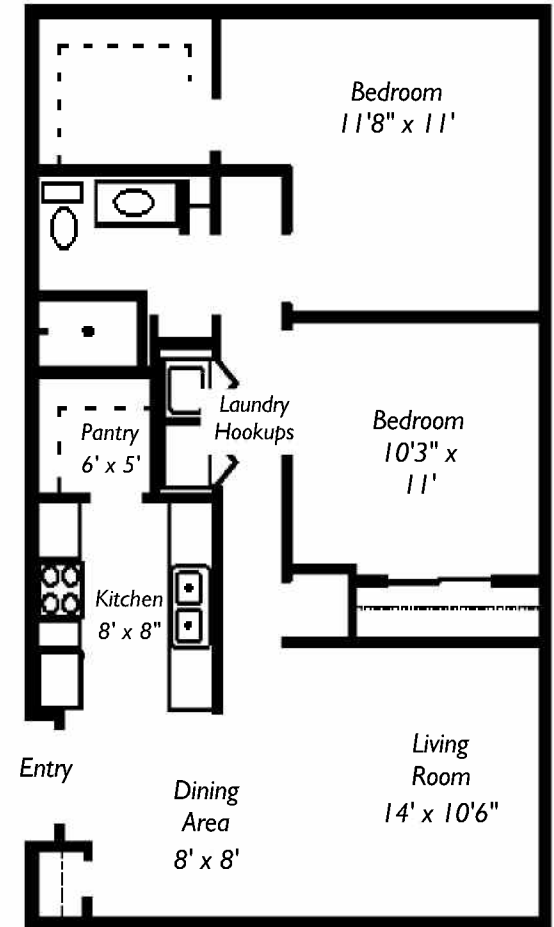

Equal Housing Opportunity

**One Bedroom  
 650 Sq. Ft.**

Rent \_\_\_\_\_

Deposit **\$200.00**

**Two Bedroom  
 850 Sq. Ft.**

Rent \_\_\_\_\_

Deposit **\$200.00**

Room dimensions and square footage is approximate and will vary in some plans