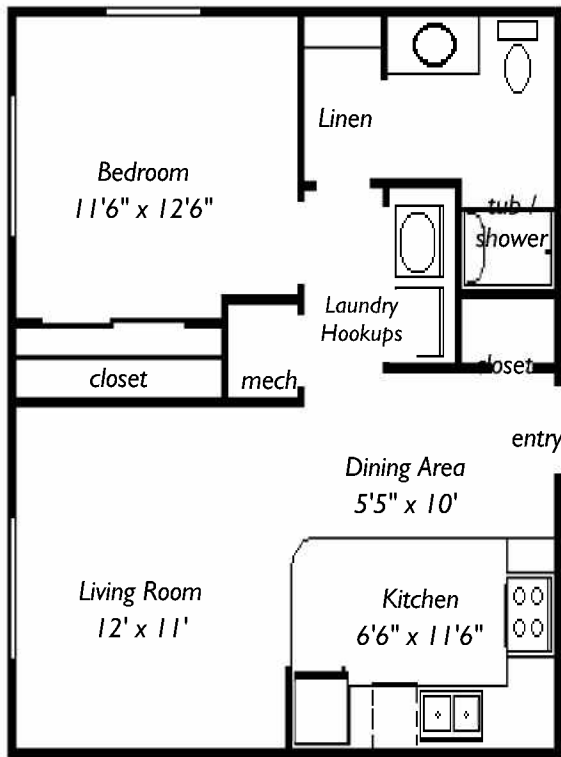

Equal Housing Opportunity

**One Bedroom  
 650 Sq. Ft.**

Rent \_\_\_\_\_

Deposit **\$200.00**

**Two Bedroom  
 850 Sq. Ft.**

Rent \_\_\_\_\_

Deposit **\$200.00**

Room dimensions and square footage is approximate and will vary in some plans