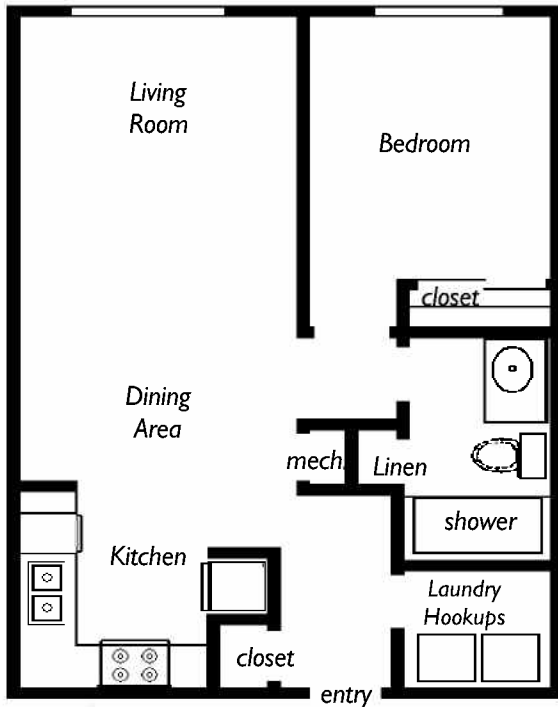

**725 South Weber St.
& 350 E. Las Animas
Colorado Springs, CO 80903
Phone 719-635-4832
Fax 719-227-9285**

**One Bedroom
700 Sq. Ft.**

**Rent _____
Deposit $200**