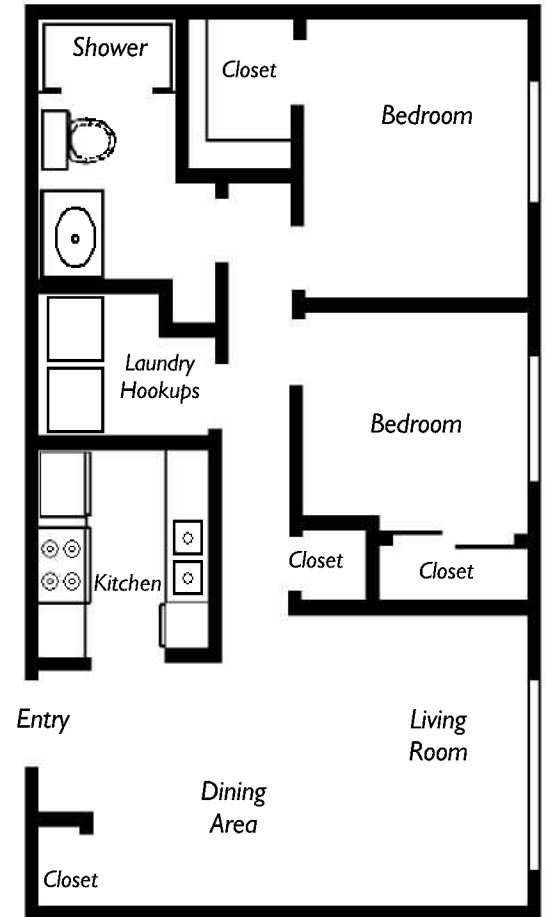

**New, Affordable
and Luxurious
Senior Living**

**725 South Weber St.
 & 350 E. Las Animas
 Colorado Springs, CO 80903
 Phone 719-635-4832
 Fax 719-227-9285**

**One Bedroom
 700 Sq. Ft.**

**Rent _____
 Deposit \$200**

**Two Bedroom
 785 Sq. Ft.**

**Rent _____
 Deposit \$200**

Equal Housing Opportunity

Room dimensions and square footage is approximate and will vary in some plans