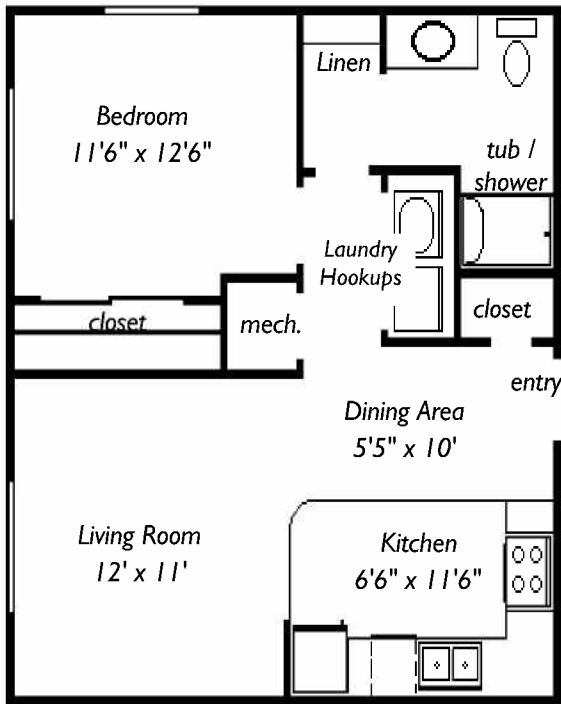

**Brand New One and
Two Bedrooms
Available**

Parkway Pointe

Senior Residence

- ✓ Independent living for adults 55 years and over.
- ✓ Fully equipped kitchens with dishwashers and disposals
- ✓ Custom fit window blinds and verticals provided
- ✓ Kitchen Pantry / Extra storage
- ✓ Easy clean European style cabinetry
- ✓ Full size washer and dryer connections in every home
- ✓ Controlled access entry, with intercom
- ✓ Emergency call system
- ✓ Individual hot water heating, furnace and central air
- ✓ Off street parking and garages
- ✓ Beautiful community room
- ✓ Resident lounge on every floor
- ✓ On-site manager and 24 hour emergency maintenance

**One Bedroom
600 Sq. Ft.**

Rent _____

Deposit: \$200.00

**Two Bedroom
850 Sq. Ft.**

Rent _____

Deposit: \$200.00

Room dimensions and square footage is approximate and will vary in some plans