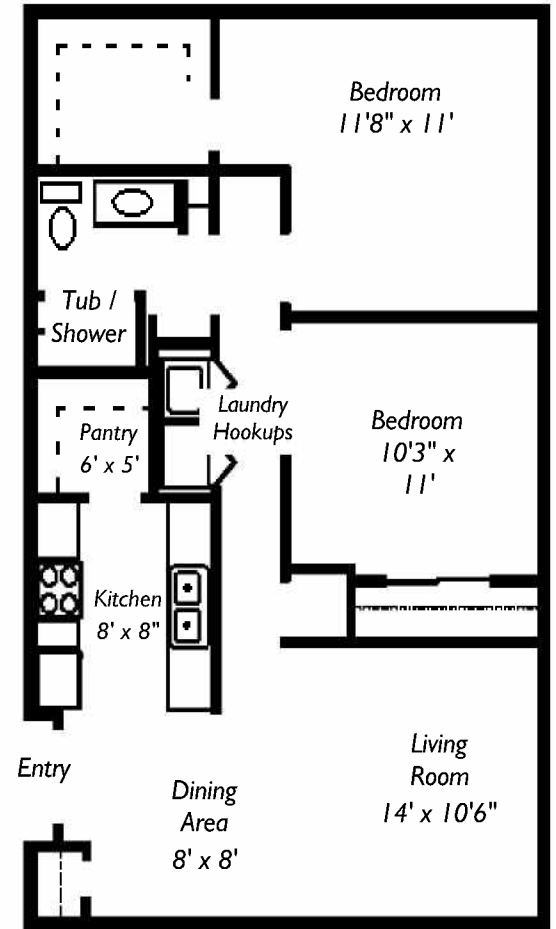

**Brand New One and
Two Bedrooms
Available**

Parkway Pointe

Senior Residence

- ✓ Independent living for adults 55 years and over.
- ✓ Fully equipped kitchens with dishwashers and disposals
- ✓ Custom fit window blinds and verticals provided
- ✓ Kitchen Pantry / Extra storage
- ✓ Easy clean European style cabinetry
- ✓ Full size washer and dryer connections in every home
- ✓ Controlled access entry, with intercom
- ✓ Emergency call system
- ✓ Individual hot water heating, furnace and central air
- ✓ Off street parking and garages
- ✓ Beautiful community room
- ✓ Resident lounge on every floor
- ✓ On-site manager and 24 hour emergency maintenance

**One Bedroom
600 Sq. Ft.**

Rent _____

Deposit: \$200.00

**Two Bedroom
850 Sq. Ft.**

Rent _____

Deposit: \$200.00

Room dimensions and square footage is approximate and will vary in some plans