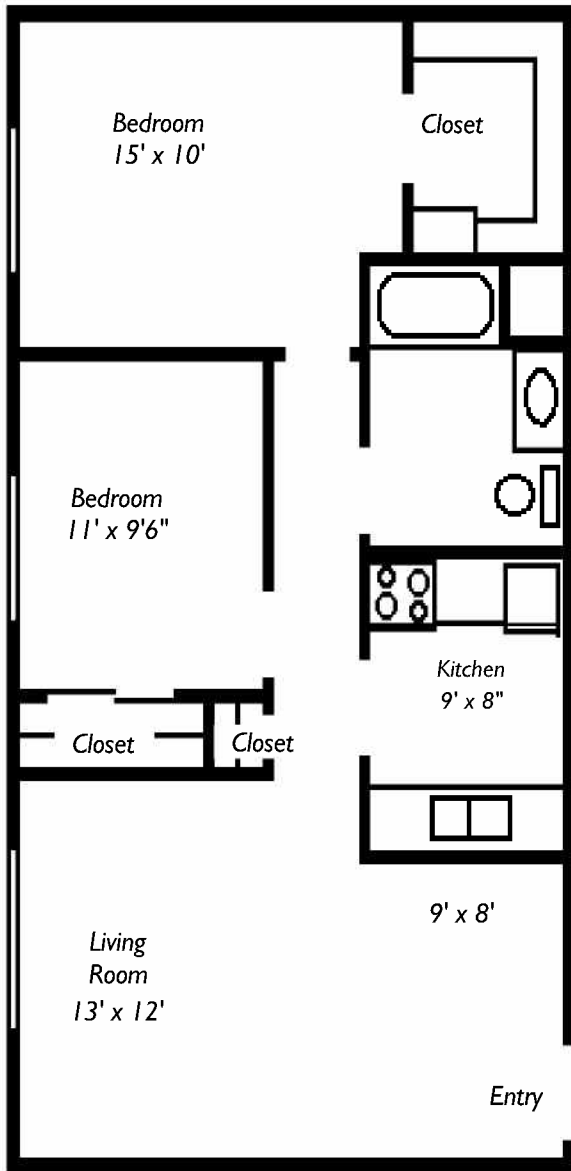

DeWitt, IA 52742

Phone 563-659-5446

Fax 563-659-3872

Two and Three Bedroom
Apartment Homes

Two Bedroom
800 Sq. Ft.

Rent _____

Deposit _____

Apartment Homes

- ✓ Fully equipped kitchens with dishwashers and disposals
- ✓ Two and Three bedroom floor plans
- ✓ Three bedrooms have two bathrooms
- ✓ Private patio or balcony
- ✓ Custom fit window blinds and verticals provided
- ✓ Heat and hot water heating, paid,
- ✓ Laundry facilities on each floor
- ✓ Private parking
- ✓ Garages available
- ✓ Small pets welcome* See manager for details
- ✓ Children's play area
- ✓ On-site manager and 24 hour emergency maintenance
- ✓ Convenient location

Equal Housing Opportunity

Three Bedroom
Two Bath 1,012 Sq. Ft.

Rent _____

Deposit _____

Room Dimensions and square footage is approximate and will vary in some plans