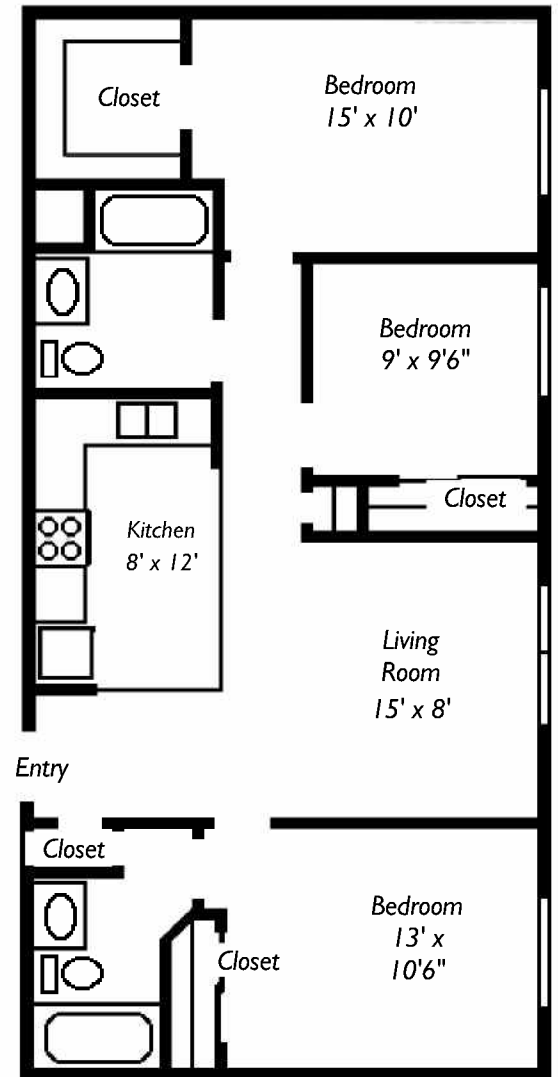

DeWitt, IA 52742

Phone 563-659-5446

Fax 563-659-3872

Two and Three Bedroom
Apartment Homes

Two Bedroom
800 Sq. Ft.

Rent _____

Deposit _____

Apartment Homes

- ✓ Fully equipped kitchens with dishwashers and disposals
- ✓ Two and Three bedroom floor plans
- ✓ Three bedrooms have two bathrooms
- ✓ Private patio or balcony
- ✓ Custom fit window blinds and verticals provided
- ✓ Heat and hot water heating, paid,
- ✓ Laundry facilities on each floor
- ✓ Private parking
- ✓ Garages available
- ✓ Small pets welcome* See manager for details
- ✓ Children's play area
- ✓ On-site manager and 24 hour emergency maintenance
- ✓ Convenient location

Equal Housing Opportunity

Three Bedroom
Two Bath 1,012 Sq. Ft.

Rent _____

Deposit _____

Room Dimensions and square footage is approximate and will vary in some plans